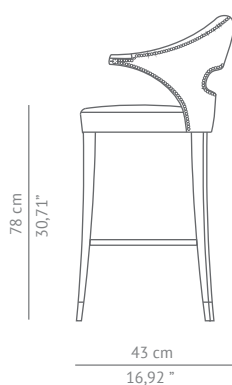

BRABBU

DESIGN FORCES

CASEGOODS UPHOLSTERY LIGHTING RUGS ART ACCESSORIES

NANOOK | BAR CHAIR

NANOOK is the master of bears, the one who decides the luck of the hunters in the Arctic regions. This bar chair blends the beauty and grandiosity of this animal through the robust body covered by blue satin cotton. NANOOK bar chair embodies a myth from Inuit culture and tells a story while you leave yourself to its comfort.

DIMENSIONS

WIDTH	55 cm 21,7"
DEPTH	55 cm 21,7"
HEIGHT	110 cm 43,3"
SEAT HEIGHT	78 cm 30,71"
SEAT DEPTH	43 cm 17"
ARMREST HEIGHT	97 cm 38,19"

MATERIALS

FABRIC	Synthetic leather
FABRIC REFERENCE	BB LERIDA II - Colour 13
FABRIC NEEDED	2 mts 78,74" (Standard width 1,40mts 55")
LEGS	Ash with walnut stain matte varnish and aged brass details
NAILS	Bronze renaissance

FABRIC / LEATHER REQUEST

COM	2 mts 78,74" (Standard width 1,40mts 55")
COL	30,08 sq ft

PACKAGING

DIMENSIONS	W 62 cm 38,18" D 62 cm 38,18" H 117 cm 46,06"
VOLUME	0,45m ³ 15,89ft ³
WEIGHT	23kg 50,70 lbs

LEAD TIME

Production time is between 6 to 8 weeks for BRABBU collections.
Delivery time is not included.

All of our furniture can be made to measure and it is available in different finishes.
Please note that the colours and materials shown are for reference only and small variations may occur.