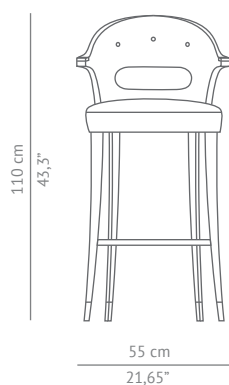

BRABBU

DESIGN FORCES

CASEGOODS UPHOLSTERY LIGHTING RUGS ART ACCESSORIES

NANOOK | BAR CHAIR

NANOOK is the master of bears, the one who decides the luck of the hunters in the Arctic regions. This bar chair blends the beauty and grandiosity of this animal through the robust body covered by blue satin cotton. NANOOK bar chair embodies a myth from Inuit culture and tells a story while you leave yourself to its comfort.

DIMENSIONS

WIDTH	55 cm 21,7"
DEPTH	55 cm 21,7"
HEIGHT	110 cm 43,3"
SEAT HEIGHT	78 cm 30,71"
SEAT DEPTH	43 cm 17"
ARMREST HEIGHT	97 cm 38,19"

MATERIALS

FABRIC	Synthetic leather
FABRIC REFERENCE	BB LERIDA II - Colour 13
FABRIC NEEDED	2 mts 78,74" (Standard width 1,40mts 55")
LEGS	Ash with walnut stain matte varnish and aged brass details
NAILS	Bronze renaissance

FABRIC / LEATHER REQUEST

COM	2 mts 78,74" (Standard width 1,40mts 55")
COL	30,08 sq ft

PACKAGING

DIMENSIONS	W 62 cm 38,18" D 62 cm 38,18" H 117 cm 46,06"
VOLUME	0,45m ³ 15,89ft ³
WEIGHT	23kg 50,70 lbs

LEAD TIME