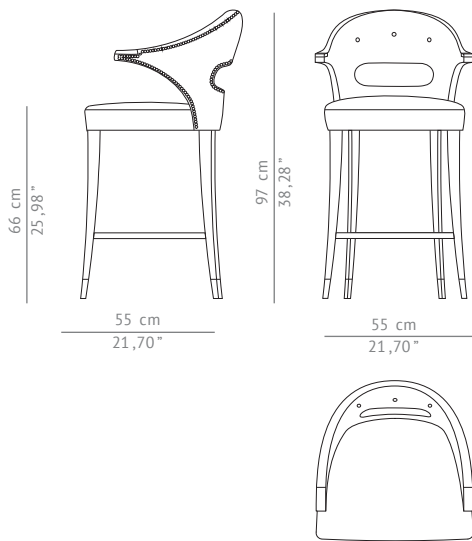

### DIMENSIONS

WIDTH	55 cm   21,7"
DEPTH	55 cm   21,7"
HEIGHT	97 cm   38,28"
SEAT HEIGHT	66 cm   25,98"
SEAT DEPTH	43 cm   17"

### FABRIC / LEATHER REQUEST

COM	2 mts   78,74" (Standard width 1,40mts   55")
COL	30,08 sq ft

### PACKAGING

DIMENSIONS	W 62 cm   38,18" D 62 cm   38,18" H 104 cm   36,61"
VOLUME	0,39m <sup>3</sup>   13,8ft <sup>3</sup>
WEIGHT	20kg   44,09 lbs