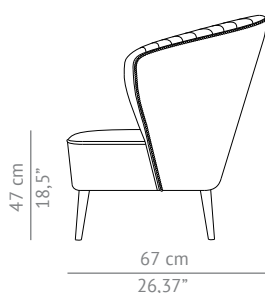

DIMENSIONS

WIDTH	64 cm | 25,19"
DEPTH	67 cm | 26,37"
HEIGHT	82 cm | 32,28"
SEAT HEIGHT	47 cm | 18,50"
SEAT DEPTH	46 cm | 18,11"

MATERIALS

FABRIC	Cotton velvet
FABRIC REFERENCE	BB MOSS III - Colour 14
FABRIC NEEDED	4,5 mts | 178" (Standard width 1,40mts | 55")
LEGS	Gold leaf glossy
NAILS	Gold polished

FABRIC / LEATHER REQUEST

COM	4,50 mts | 178" (Standard width 1,40mts | 55")
COL	71 sq ft

PACKAGING

DIMENSIONS	W 74 cm | 29,13" D 77 cm | 30,31" H 92 cm | 36,22"
VOLUME	0,52m³ | 18,32 ft³
WEIGHT	30kg | 66,14 lbs

LEAD TIME

Production time is between 6 to 8 weeks for BRABBU collections.
Delivery time is not included.

All of our furniture can be made to measure and it is available in different finishes.
Please note that the colours and materials shown are for reference only and small variations may occur.