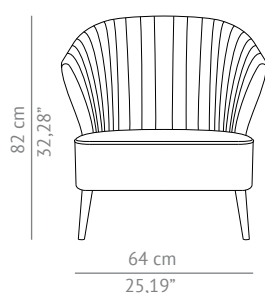

DIMENSIONS

WIDTH	64 cm | 25,19"
DEPTH	67 cm | 26,37"
HEIGHT	82 cm | 32,28"
SEAT HEIGHT	47 cm | 18,50"
SEAT DEPTH	46 cm | 18,11"

MATERIALS

FABRIC	Cotton velvet
FABRIC REFERENCE	BB MOSS III - Colour 14
FABRIC NEEDED	4,5 mts | 178" (Standard width 1,40mts | 55")
LEGS	Gold leaf glossy
NAILS	Gold polished

FABRIC / LEATHER REQUEST

COM	4,50 mts | 178" (Standard width 1,40mts | 55")
COL	71 sq ft

PACKAGING

DIMENSIONS	W 74 cm | 29,13" D 77 cm | 30,31" H 92 cm | 36,22"
VOLUME	0,52m³ | 18,32 ft³
WEIGHT	30kg | 66,14 lbs

LEAD TIME

Production time is between 6 to 8 weeks for BRABBU collections.
Delivery time is not included.

All of our furniture can be made to measure and it is available in different finishes.
Please note that the colours and materials shown are for reference only and small variations may occur.