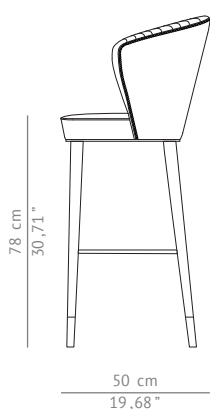

DIMENSIONS

WIDTH	50 cm 19,68"
DEPTH	50 cm 19,68"
HEIGHT	110 cm 43,3"
SEAT HEIGHT	78 cm 30,71"
SEAT DEPTH	40 cm 15,74"

MATERIALS

FABRIC	Cotton velvet
FABRIC REFERENCE	BB MOSS III - Colour 21
FABRIC NEEDED	2 mts 78,74" (Standard width 1,40mts 55")
LEGS	Glossy black lacquered and polished gold details.
NAILS	Golden polished

FABRIC / LEATHER REQUEST

COM	2 mts 78,74" (Standard width 1,40mts 55")
COL	30,08 sq ft

PACKAGING

DIMENSIONS	W 57 cm 22,44" D 57 cm 22,44" H 117 cm 46,06"
VOLUME	0,37m ³ 13,06ft ³
WEIGHT	20kg 44,09 lbs

LEAD TIME