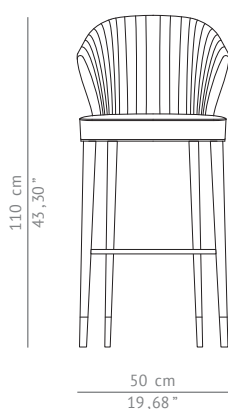

DIMENSIONS

WIDTH	50 cm 19,68"
DEPTH	50 cm 19,68"
HEIGHT	110 cm 43,3"
SEAT HEIGHT	78 cm 30,71"
SEAT DEPTH	40 cm 15,74"

MATERIALS

FABRIC	Cotton velvet
FABRIC REFERENCE	BB MOSS III - Colour 21
FABRIC NEEDED	2 mts 78,74" (Standard width 1,40mts 55")
LEGS	Glossy black lacquered and polished gold details.
NAILS	Golden polished

FABRIC / LEATHER REQUEST

COM	2 mts 78,74" (Standard width 1,40mts 55")
COL	30,08 sq ft

PACKAGING

DIMENSIONS	W 57 cm 22,44" D 57 cm 22,44" H 117 cm 46,06"
VOLUME	0,37m ³ 13,06ft ³
WEIGHT	20kg 44,09 lbs

LEAD TIME