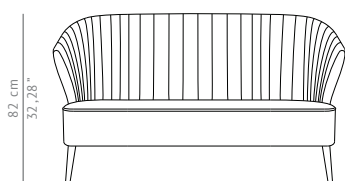

BRABBU

DESIGN FORCES

CASEGOODS UPHOLSTERY LIGHTING RUGS ART ACCESSORIES

NUKA | TWO SEAT SOFA

Nuka is a glacier in Alaska, known for its sublime beauty. NUKA 2 SEAT SOFA was inspired by this magnificent natural monument fitting perfectly any sober yet distinctive home decor.

DIMENSIONS

WIDTH	140 cm 55,11"
DEPTH	67 cm 26,37"
HEIGHT	82 cm 32,28"
SEAT HEIGHT	47 cm 18,50"
SEAT DEPTH	46 cm 18,11"

MATERIALS

FABRIC	Cotton velvet
FABRIC REFERENCE	BB MOSS III - Colour 20
FABRIC NEEDED	12 mts 472,44" (Standard width 1,40mts 55")
LEGS	Glossy gold leaf
NAILS	Gold polished

FABRIC / LEATHER REQUEST

COM	12 mts 472,44" (Standard width 1,40mts 55")
COL	184,8 sq ft

PACKAGING

DIMENSIONS	W 147 cm 57,87" D 91 cm 35,82" H 105 cm 41,33"
VOLUME	1,40 m ³ 50 ft ³
WEIGHT	80kg 176,36 lbs