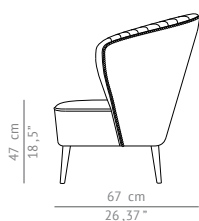

BRABBU

DESIGN FORCES

CASEGOODS UPHOLSTERY LIGHTING RUGS ART ACCESSORIES

NUKA | TWO SEAT SOFA

Nuka is a glacier in Alaska, known for its sublime beauty. NUKA 2 SEAT SOFA was inspired by this magnificent natural monument fitting perfectly any sober yet distinctive home decor.

DIMENSIONS

WIDTH	140 cm 55,11"
DEPTH	67 cm 26,37"
HEIGHT	82 cm 32,28"
SEAT HEIGHT	47 cm 18,50"
SEAT DEPTH	46 cm 18,11"

MATERIALS

FABRIC	Cotton velvet
FABRIC REFERENCE	BB MOSS III - Colour 20
FABRIC NEEDED	12 mts 472,44" (Standard width 1,40mts 55")
LEGS	Glossy gold leaf
NAILS	Gold polished

FABRIC / LEATHER REQUEST

COM	12 mts 472,44" (Standard width 1,40mts 55")
COL	184,8 sq ft

PACKAGING

DIMENSIONS	W 147 cm 57,87" D 91 cm 35,82" H 105 cm 41,33"
VOLUME	1,40 m ³ 50 ft ³
WEIGHT	80kg 176,36 lbs

LEAD TIME

Production time is between 6 to 8 weeks for BRABBU collections.
Delivery time is not included.

All of our furniture can be made to measure and it is available in different finishes.
Please note that the colours and materials shown are for reference only and small variations may occur.