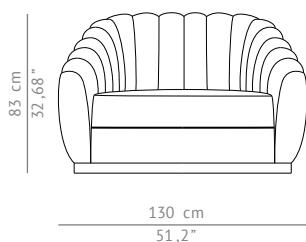

OREAS | SINGLE SOFA

According to the Greek mythology, Oreas is the god of mountains. OREAS Single Sofa honors this natural diversity and its different shapes and tones

DIMENSIONS

WIDTH	130 cm 51,2"
DEPTH	105 cm 41,3"
HEIGHT	83 cm 32,7"
SEAT HEIGHT	42 cm 16,6"
SEAT DEPTH	68 cm 26,8"

MATERIALS

FABRIC	Cotton velvet
FABRIC REFERENCE	BB MOSS I - Colour 35
FABRIC NEEDED	8 mts 314,96" (Standard width 1,40mts 55")
LEGS	Fully upholstered

FABRIC / LEATHER REQUEST

COM	8 mts 314,96" (Standard width 1,40mts 55")
COL	123,2 sq ft

PACKAGING

DIMENSIONS	W 137 cm 53,93" D 112 cm 44,19" H 87 cm 34,25"
VOLUME	1,33 m ³ 46,96 ft ³
WEIGHT	42kg 92,59 lbs

LEAD TIME

Production time is between 6 to 8 weeks for BRABBU collections.
Delivery time is not included.