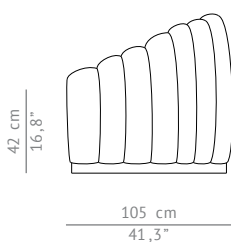

OREAS | SINGLE SOFA

According to the Greek mythology, Oreas is the god of mountains. OREAS Single Sofa honors this natural diversity and its different shapes and tones

DIMENSIONS

WIDTH	130 cm 51,2"
DEPTH	105 cm 41,3"
HEIGHT	83 cm 32,7"
SEAT HEIGHT	42 cm 16,6"
SEAT DEPTH	68 cm 26,8"

MATERIALS

FABRIC	Cotton velvet
FABRIC REFERENCE	BB MOSS I - Colour 35
FABRIC NEEDED	8 mts 314,96" (Standard width 1,40mts 55")
LEGS	Fully upholstered

FABRIC / LEATHER REQUEST

COM	8 mts 314,96" (Standard width 1,40mts 55")
COL	123,2 sq ft

PACKAGING

DIMENSIONS	W 137 cm 53,93" D 112 cm 44,19" H 87 cm 34,25"
VOLUME	1,33 m ³ 46,96 ft ³
WEIGHT	42kg 92,59 lbs

LEAD TIME

Production time is between 6 to 8 weeks for BRABBU collections.
Delivery time is not included.