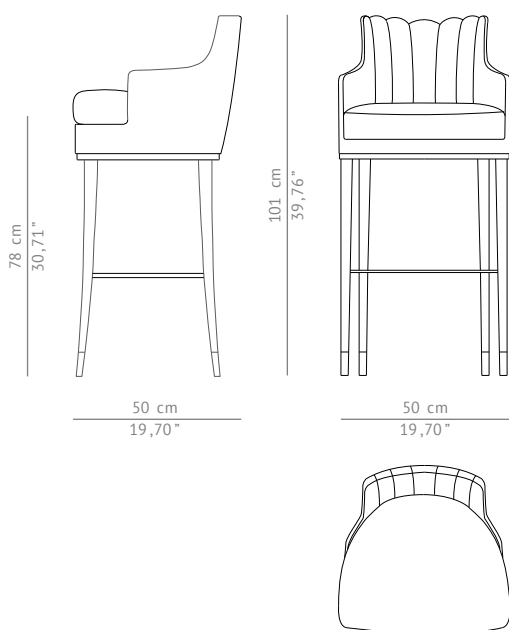

PLUM | BAR CHAIR

PLUM bar chair celebrates the luxury and opulence associated to this bold color, highlighted by the synthetic leather that composes it, synonymous of class and exuberance.

DIMENSIONS

WIDTH	50 cm 19,70"
DEPTH	50 cm 19,70"
HEIGHT	101 cm 39,76"
SEAT HEIGHT	78 cm 30,71"
SEAT DEPTH	40 cm 15,75"
ARMREST HEIGHT	80 cm 31,49"

MATERIALS

FABRIC	Leather
FABRIC REFERENCE	BB REAL II - Colour 7
FABRIC NEEDED	2 mts 78,74" (Standard width 1,40mts 55")
LEGS	Glossy black lacquered and glossy aged brass details.

FABRIC / LEATHER REQUEST

COM	2 mts 78,74" (Standard width 1,40mts 55")
COL	30,08 sq ft

PACKAGING

DIMENSIONS	W 57 cm 22,42" D 57 cm 22,42" H 108 cm 42,51"
VOLUME	0,34m ³ 12ft ³
WEIGHT	30kg 66,14 lbs

LEAD TIME

Production time is between 6 to 8 weeks for BRABBU collections.
Delivery time is not included.