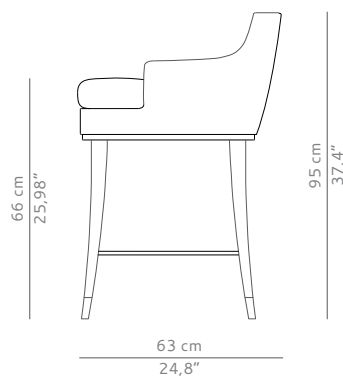

DIMENSIONS

WIDTH	55 cm 21,65"
DEPTH	63 cm 24,8"
HEIGHT	95 cm 37,4"
SEAT HEIGHT	66 cm 25,98"
SEAT DEPTH	50 cm 19,68"
ARMREST HEIGHT	75 cm 29,53"

MATERIALS

FABRIC	Synthetic Leather
FABRIC REFERENCE	BB Lerida IV Colour 1
FABRIC NEEDED	2 mts 79" (Standard width 1,40mts 55")
LEGS	Glossy black lacquered and glossy aged brass details

FABRIC / LEATHER REQUEST

COM	2 mts 79" (Standard width 1,40mts 55")
COL	30,08 sq ft

PACKAGING

DIMENSIONS	W 62 cm 24,4" D 69 cm 27,16" H 102 cm 40,15"
VOLUME	0,44 m ³ 15,53 ft ³
WEIGHT	30 kg 66,14 lb

LEAD TIME