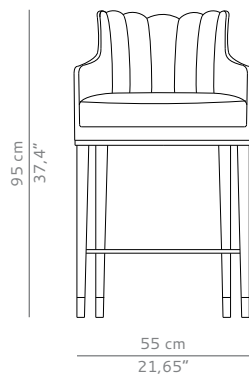

DIMENSIONS

WIDTH	55 cm 21,65"
DEPTH	63 cm 24,8"
HEIGHT	95 cm 37,4"
SEAT HEIGHT	66 cm 25,98"
SEAT DEPTH	50 cm 19,68"
ARMREST HEIGHT	75 cm 29,53"

MATERIALS

FABRIC	Synthetic Leather
FABRIC REFERENCE	BB Lerida IV Colour 1
FABRIC NEEDED	2 mts 79" (Standard width 1,40mts 55")
LEGS	Glossy black lacquered and glossy aged brass details

FABRIC / LEATHER REQUEST

COM	2 mts 79" (Standard width 1,40mts 55")
COL	30,08 sq ft

PACKAGING

DIMENSIONS	W 62 cm 24,4" D 69 cm 27,16" H 102 cm 40,15"
VOLUME	0,44 m ³ 15,53 ft ³
WEIGHT	30 kg 66,14 lb

LEAD TIME