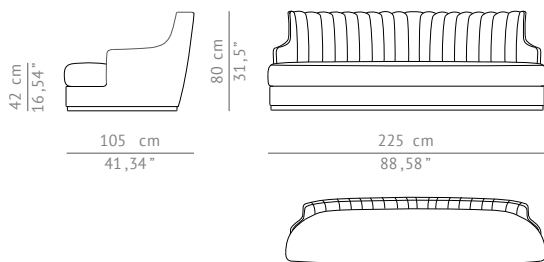

DIMENSIONS

WIDTH	225 cm 88,58"
DEPTH	105 cm 41,33"
HEIGHT	80 cm 31,5"
SEAT HEIGHT	42 cm 16,54"
SEAT DEPTH	62 cm 24,41"
ARMREST HEIGHT	55 cm 21,85"

MATERIALS

FABRIC	Synthetic leather
FABRIC REFERENCE	BB REAL II - Colour 08
FABRIC NEEDED	11 mts 433,07" (Standard width 1,40mts 55")
BASE	Fully upholstered

FABRIC / LEATHER REQUEST

COM	11 mts 433,07" (Standard width 1,40mts 55")
COL	169,4 sq ft

PACKAGING

DIMENSIONS	W 232 cm 91,34" D 112 cm 44,09" H 87 cm 34,2"
VOLUME	2,26 m ³ 79,81 ft ³
WEIGHT	185kg 407 lbs

LEAD TIME

Production time is between 6 to 8 weeks for BRABBU collections.
Delivery time is not included.

All of our furniture can be made to measure and it is available in different finishes.
Please note that the colours and materials shown are for reference only and small variations may occur.