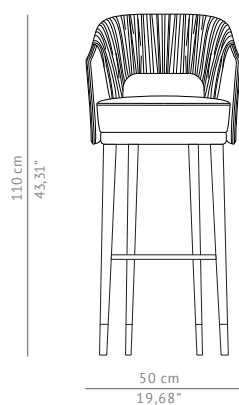

### DIMENSIONS

WIDTH	50 cm   19,68"
DEPTH	50 cm   19,68"
HEIGHT	110 cm   43,31"
SEAT HEIGHT	78 cm   30,71"
SEAT DEPTH	40 cm   15,74"
ARMREST HEIGHT	98,8 cm   38,89"

### MATERIALS

FABRIC	Cotton velvet
FABRIC REFERENCE	BB MOSS I - Colour 25
FABRIC NEEDED	2 mts   78,74" (Standard width 1,40mts   55")
LEGS	Glossy black lacquered and glossy aged brass details.

### FABRIC / LEATHER REQUEST

COM	2 mts   78,74" (Standard width 1,40mts   55")
COL	30,08 sq ft

### PACKAGING

DIMENSIONS	W 57 cm   22,44" D 57 cm   22,44" H 117 cm   46,06"
VOLUME	0,37 m <sup>3</sup>   13,06 ft <sup>3</sup>
WEIGHT	20kg   44,09 lbs