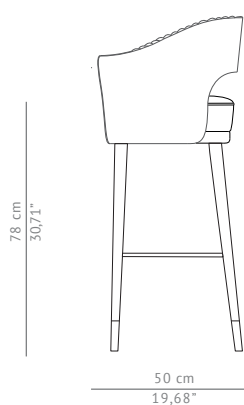

### DIMENSIONS

WIDTH	50 cm   19,68"
DEPTH	50 cm   19,68"
HEIGHT	110 cm   43,31"
SEAT HEIGHT	78 cm   30,71"
SEAT DEPTH	40 cm   15,74"
ARMREST HEIGHT	98,8 cm   38,89"

### MATERIALS

FABRIC	Cotton velvet
FABRIC REFERENCE	BB MOSS I - Colour 25
FABRIC NEEDED	2 mts   78,74" (Standard width 1,40mts   55")
LEGS	Glossy black lacquered and glossy aged brass details.

### FABRIC / LEATHER REQUEST

COM	2 mts   78,74" (Standard width 1,40mts   55")
COL	30,08 sq ft

### PACKAGING

DIMENSIONS	W 57 cm   22,44" D 57 cm   22,44" H 117 cm   46,06"
VOLUME	0,37 m <sup>3</sup>   13,06 ft <sup>3</sup>
WEIGHT	20kg   44,09 lbs