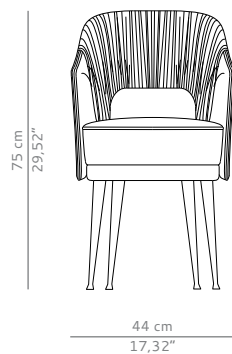

DIMENSIONS

WIDTH	44 cm 17,32"
DEPTH	55 cm 21,65"
HEIGHT	75 cm 29,52"
SEAT HEIGHT	47 cm 18,50"
SEAT DEPTH	51 cm 20,08"
ARMREST HEIGHT	65 cm 25,59"

MATERIALS

FABRIC	Cotton velvet
FABRIC REFERENCE	BB MOSS I - Colour 46
FABRIC NEEDED	2 mts 78,74" (Standard width 1,40mts 55")
LEGS	Matte aged brass

FABRIC / LEATHER REQUEST

COM	2 mts 78,74" (Standard width 1,40mts 55")
COL	30,08 sq ft

PACKAGING

DIMENSIONS	W 51 cm 20,07" D 62 cm 24,40" H 82 cm 32,28"
VOLUME	0,26m ³ 9,18 ft ³
WEIGHT	20kg 44,09 lbs

LEAD TIME