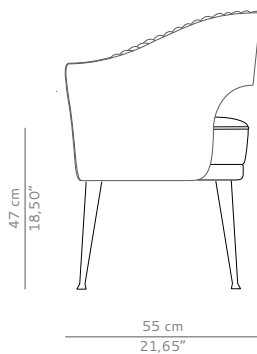

BRABBU

DESIGN FORCES

CASEGOODS UPHOLSTERY LIGHTING RUGS ART ACCESSORIES

STOLA | DINING CHAIR

Ancient Roman women dressed with a distinct and incomparable class. STOLA dining chair owes its name to these women's clothes, symbol of elegance and strength.

DIMENSIONS

WIDTH	44 cm 17,32"
DEPTH	55 cm 21,65"
HEIGHT	75 cm 29,52"
SEAT HEIGHT	47 cm 18,50"
SEAT DEPTH	51 cm 20,08"
ARMREST HEIGHT	65 cm 25,59"

MATERIALS

FABRIC	Cotton velvet
FABRIC REFERENCE	BB MOSS I - Colour 46
FABRIC NEEDED	2 mts 78,74" (Standard width 1,40mts 55")
LEGS	Matte aged brass

FABRIC / LEATHER REQUEST

COM	2 mts 78,74" (Standard width 1,40mts 55")
COL	30,08 sq ft

PACKAGING

DIMENSIONS	W 51 cm 20,07" D 62 cm 24,40" H 82 cm 32,28"
VOLUME	0,26m ³ 9,18 ft ³
WEIGHT	20kg 44,09 lbs

LEAD TIME

Production time is between 6 to 8 weeks for BRABBU collections.
Delivery time is not included.

All of our furniture can be made to measure and it is available in different finishes.
Please note that the colours and materials shown are for reference only and small variations may occur.