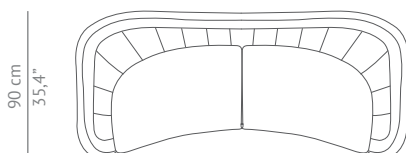

### DIMENSIONS

WIDTH	240 cm   94,5"
DEPTH	90 cm   35,4"
HEIGHT	90 cm   35,4"
SEAT HEIGHT	55 cm   21,6"
SEAT DEPTH	65 cm   25,5"
ARMREST HEIGHT	75 cm   29,52"

### PACKAGING

DIMENSIONS	W 247 cm   97,24" D 97 cm   38,19" H 97 cm   38,19"
VOLUME	2,31 m <sup>3</sup>   81,6 ft <sup>3</sup>
WEIGHT	100kg   220 lbs