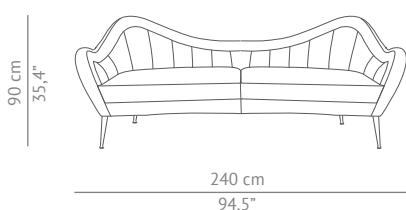

### DIMENSIONS

WIDTH	240 cm   94,5"
DEPTH	90 cm   35,4"
HEIGHT	90 cm   35,4"
SEAT HEIGHT	55 cm   21,6"
SEAT DEPTH	65 cm   25,5"
ARMREST HEIGHT	75 cm   29,52"

### PACKAGING

DIMENSIONS	W 247 cm   97,24" D 97 cm   38,19" H 97 cm   38,19"
VOLUME	2,31 m <sup>3</sup>   81,6 ft <sup>3</sup>
WEIGHT	100kg   220 lbs