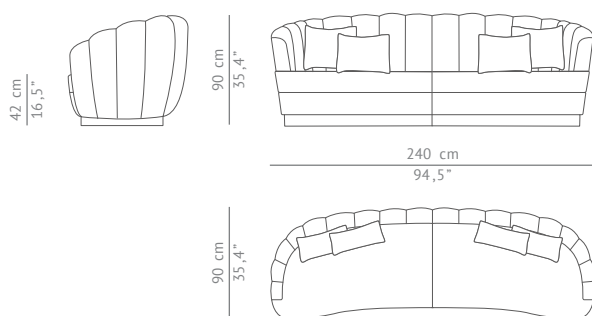

DIMENSIONS

WIDTH	240 cm 94,5"
DEPTH	90 cm 35,4"
HEIGHT	90 cm 35,4"
SEAT HEIGHT	42 cm 16,5"
SEAT DEPTH	77 cm 30,31"
ARMREST HEIGHT	67 cm 26,37"

MATERIALS

FABRIC	Cotton velvet
FABRIC REFERENCE	BB MOSS III - Colour 2
FABRIC NEEDED	12 mts 472,44" (Standard width 1,40mts 55")
BASE	Matte vintage brass

FABRIC / LEATHER REQUEST

COM	12 mts 472,44" (Standard width 1,40mts 55")
COL	184,8 sq ft

PACKAGING

DIMENSIONS	W 247 cm 97,24" D 97 cm 38,10" H 97 cm 38,10"
VOLUME	2,32 m ³ 81,93 ft ³
WEIGHT	132kg 291 lbs

LEAD TIME

Production time is between 6 to 8 weeks for BRABBU collections.
Delivery time is not included.

All of our furniture can be made to measure and it is available in different finishes.
Please note that the colours and materials shown are for reference only and small variations may occur.