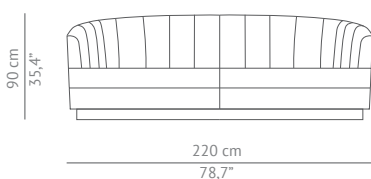

DIMENSIONS

WIDTH	220 cm 78,7"
DEPTH	90 cm 35,4"
HEIGHT	90 cm 35,4"
SEAT HEIGHT	42 cm 16,53"
SEAT DEPTH	78 cm 30,70"
ARMREST HEIGHT	75 cm 29,52"

MATERIALS

FABRIC	Cotton velvet
FABRIC REFERENCE	BB MOSS VII - Colour 33
FABRIC NEEDED	10 mts 393,70" (Standard width 1,40mts 55")
BASE	Matte vintage brass

FABRIC / LEATHER REQUEST

COM	10 mts 393,70" (Standard width 1,40mts 55")
COL	154 sq ft

PACKAGING

DIMENSIONS	W 227 cm 89,37" D 97 cm 38,19" H 97 cm 38,19"
VOLUME	2,13 m ³ 75,22 ft ³
WEIGHT	90kg 198 lbs

LEAD TIME

Production time is between 6 to 8 weeks for BRABBU collections.
Delivery time is not included.

All of our furniture can be made to measure and it is available in different finishes.
Please note that the colours and materials shown are for reference only and small variations may occur.