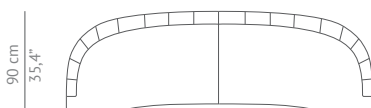

DIMENSIONS

WIDTH	220 cm 78,7"
DEPTH	90 cm 35,4"
HEIGHT	90 cm 35,4"
SEAT HEIGHT	42 cm 16,53"
SEAT DEPTH	78 cm 30,70"
ARMREST HEIGHT	75 cm 29,52"

MATERIALS

FABRIC	Cotton velvet
FABRIC REFERENCE	BB MOSS VII - Colour 33
FABRIC NEEDED	10 mts 393,70" (Standard width 1,40mts 55")
BASE	Matte vintage brass

FABRIC / LEATHER REQUEST

COM	10 mts 393,70" (Standard width 1,40mts 55")
COL	154 sq ft

PACKAGING

DIMENSIONS	W 227 cm 89,37" D 97 cm 38,19" H 97 cm 38,19"
VOLUME	2,13 m ³ 75,22 ft ³
WEIGHT	90kg 198 lbs

LEAD TIME