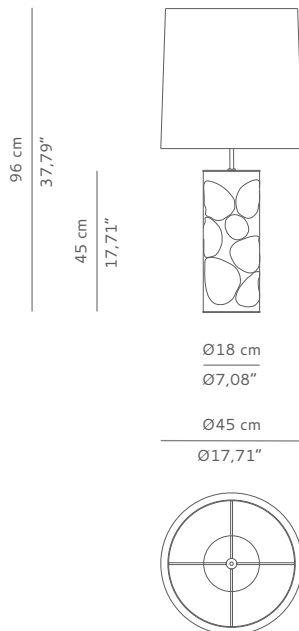

DIMENSIONS

DIAMETER 45 cm | 17,71"
HEIGHT 96 cm | 37,79"

MATERIALS

Structure: Fiberglass lacquered with polished brass plates on top and bottom.
Abat-jour: White satin fabric.

TECHNICAL SPECIFICATIONS

BULB HOLDERS 1 x E27 (EU/UK), E26 (USA) bulb
VOLTAGE 220 V - 240 V
WATTAGE 40 watts
WEIGHT 25 kg | 55,11 lb

CE certificate

PACKAGING

DIMENSIONS W 52 cm | 20,47" D 52 cm | 20,47" H 103 cm | 40,55"
VOLUME 0,27 m³ | 9,53 ft³
WEIGHT 35 kg | 77,16 lb

LEAD TIME

Production time is between 6 to 8 weeks for BRABBU collections.
Delivery time is not included.