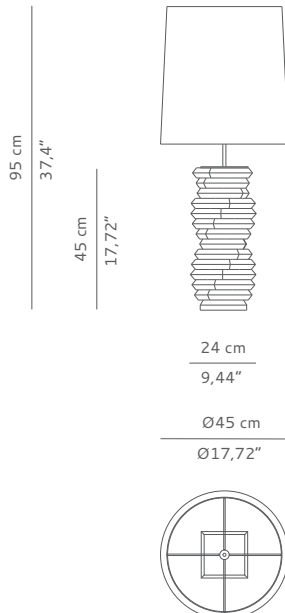

DIMENSIONS

DIAMETER 45 cm | 17,72"
HEIGHT 95 cm | 37,4"

MATERIALS

Structure: Base in white marble, matte walnut veneer and polished brass.
Abat-jour: White satin fabric.

TECHNICAL SPECIFICATIONS

BULB HOLDERS 1 x E27 (EU/UK), E26 (USA) bulb
VOLTAGE 220 V - 240 V
WATTAGE 40 watts
WEIGHT 25 kg | 55,11 lb

CE certificate

PACKAGING

DIMENSIONS W 52 cm | 20,47" D 52 cm | 20,47" H 102 cm | 40,15"
VOLUME 0,28 m³ | 9,88 ft³
WEIGHT 35 kg | 77,16 lb

LEAD TIME

Production time is between 6 to 8 weeks for BRABBU collections.
Delivery time is not included.