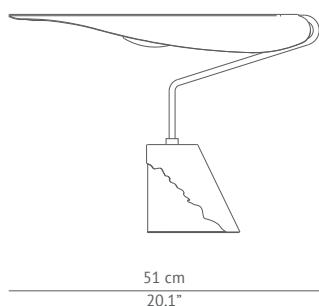

DIMENSIONS

WIDTH	15,5 cm 6,1"
DEPTH	51 cm 20,1"
HEIGHT	35 cm 13,78"

MATERIALS

Base: Estremoz marble
 Diffuser: Hammered aged brass

TECHNICAL SPECIFICATIONS

BULB HOLDERS	1x E14 Bulbs (included) E12 for USA (not included)
VOLTAGE	220 V - 240 V
WATTAGE	40 watts
WEIGHT	10 kg 3,3 lb

CE certificate

PACKAGING

DIMENSIONS	W 58 cm 22,83" D 58 cm 22,83" H 42 cm 16,53"
VOLUME	0,14m ³ 4,9 ft ³
WEIGHT	11kg 24,2 lb

LEAD TIME

Production time is between 6 to 8 weeks for BRABBU collections.
 Delivery time is not included.