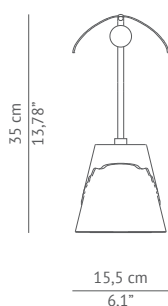

DIMENSIONS

WIDTH	15,5 cm 6,1"
DEPTH	51 cm 20,1"
HEIGHT	35 cm 13,78"

MATERIALS

Base: Estremoz marble
 Diffuser: Hammered aged brass

TECHNICAL SPECIFICATIONS

BULB HOLDERS	1x E14 Bulbs (included) E12 for USA (not included)
VOLTAGE	220 V - 240 V
WATTAGE	40 watts
WEIGHT	10 kg 3,3 lb

CE certificate

PACKAGING

DIMENSIONS	W 58 cm 22,83" D 58 cm 22,83" H 42 cm 16,53"
VOLUME	0,14m ³ 4,9 ft ³
WEIGHT	11kg 24,2 lb

LEAD TIME

Production time is between 6 to 8 weeks for BRABBU collections.
 Delivery time is not included.