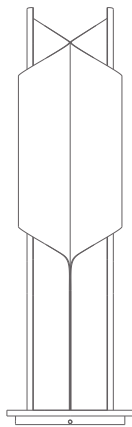

### CYRUS | TABLE LIGHT

Cyrus was the brave Persian king that conquered Babylonia and its Cylinder was the document that proves it. CYRUS table light was inspired by the freedom and the vast culture of the Persian civilization. An original furniture piece, made in polished brass. Luxurious, yet, sober and exquisite.

23,5 cm  
9,25"

72 cm  
28,35"

23,5 cm  
9,25"

#### DIMENSIONS

WIDTH 23,5 cm | 9,25"  
DEPTH 23,5 cm | 9,25"  
HEIGHT 72 cm | 28,35"

#### PACKAGING

DIMENSIONS W 29 cm | 11,4" D 29cm | 11,4" H 77 cm | 30,3"  
VOLUME 0,06 m<sup>3</sup> | 2,11 ft<sup>3</sup>  
WEIGHT 15 kg | 33 lb