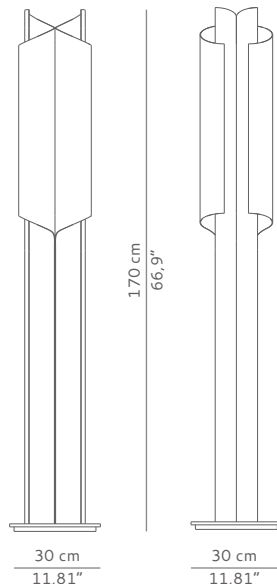

BRABBU
DESIGN FORCES

CASEGOODS UPHOLSTERY LIGHTING RUGS ART ACCESSORIES

CYRUS | FLOOR LIGHT

Cyrus was the brave Persian king that conquered Babylonia and its Cylinder was the document that proves it. CYRUS floor light was inspired by the freedom and the vast culture of the Persian civilization. An original furniture piece, made in polished brass. Luxurious, yet, sober and exquisite.

DIMENSIONS

WIDTH 30 cm | 11,81"
DEPTH 30 cm | 11,81"
HEIGHT 170 cm | 66,9"

MATERIALS

Aged brushed brass

TECHNICAL SPECIFICATIONS

BULB HOLDERS 4 x G9 (EU/UK), G9 (USA) bulb
VOLTAGE 220 V - 240 V
WATTAGE 25 watts per bulb
WEIGHT 27 kg | 59,52 lb

CE certificate

PACKAGING

DIMENSIONS W 35 cm | 13,8" D 35 cm | 13,8" H 175 cm | 68,9"
VOLUME 0,22 m³ | 7,76 ft³
WEIGHT 30 kg | 66,14 lb

LEAD TIME

Production time is between 6 to 8 weeks for BRABBU collections.
Delivery time is not included.