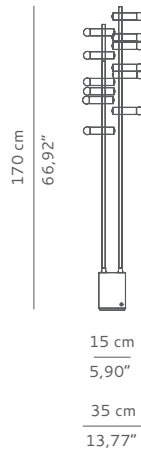

DIMENSIONS

DIAMETER 35 cm | 13,77"
HEIGHT 170 cm | 66,92"

MATERIALS

Structure: Structure in gold plated brass, shades in gold plated brass.
Base: White marble.

TECHNICAL SPECIFICATIONS

BULB HOLDERS 12 x E14 (EU/UK), E12(USA) bulb
VOLTAGE 220 V - 240 V
WATTAGE 40 watts
WEIGHT 30 kg | 66,14 lb

CE certificate

PACKAGING

DIMENSIONS W 42 cm | 16,53" D 42 cm | 16,53" H 177 cm | 69,68"
VOLUME 0,31 m³ | 10,94ft³
WEIGHT 40 kg | 88,18 lb

LEAD TIME

Production time is between 6 to 8 weeks for BRABBU collections.
Delivery time is not included.