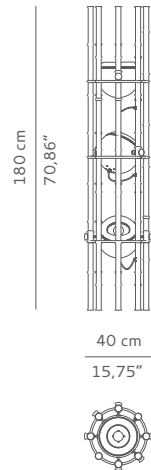

BRABBU
DESIGN FORCES

CASEGOODS UPHOLSTERY LIGHTING RUGS ART ACCESSORIES

KENDO | FLOOR LIGHT

"By way of the sword", that's how Kendo is known, one of the ancient Japanese martial arts. KENDO floor lamp kept alive the samurai history spirit, illustrated by brass bars that resemble bamboo canes. The bamboo in KENDO was designed to give balance and strength to its three brass directional lighting lamps, offering a deep and gentle pattern chosen by you. KENDO floor lamp will set the perfect lighting rhythm, bringing your living room decoration a cozy and intimate environment.

DIMENSIONS

DIAMETER 40 cm | 15,75"
HEIGHT 180 cm | 70,86"

MATERIALS

Structure: Structure and shades in polished copper with glossy finish .

TECHNICAL SPECIFICATIONS

BULB HOLDERS 3 x E14 (EU/UK), E12(USA) bulb
VOLTAGE 220 V - 240 V
WATTAGE 40 watts
WEIGHT 35 kg | 77,16 lb

certificate

CE
PACKAGING

DIMENSIONS W 47 cm | 18,50" D 47 cm | 18,50" H 187 cm | 73,62"
VOLUME 0,41 m³ | 14,48ft³
WEIGHT 45 kg | 99,21 lb

LEAD TIME

Production time is between 6 to 8 weeks for BRABBU collections.
Delivery time is not included.