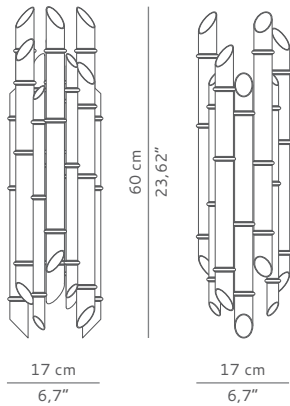

DIMENSIONS

WIDTH 17 cm | 6,7"
DEPTH 17 cm | 6,7"
HEIGHT 60 cm | 23,62"

MATERIALS

Structure: Glossy brass.

TECHNICAL SPECIFICATIONS

BULB HOLDERS 2 x G9 (EU/UK), G9 (USA) bulb
VOLTAGE 220 V - 240 V
WATTAGE 40 watts per bulb
WEIGHT 8 kg | 17,64 lb

CE certificate

PACKAGING

DIMENSIONS W 24 cm | 9,45" D 24 cm | 9,45" H 67 cm | 26,38"
VOLUME 0,04 m³ | 1,41 ft³
WEIGHT 10 kg | 22,05 lb

LEAD TIME

Production time is between 6 to 8 weeks for BRABBU collections.
Delivery time is not included.