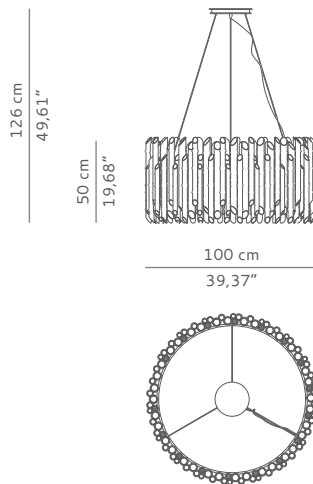

DIMENSIONS

WIDTH 100 cm | 39,37"
DEPTH 100 cm | 39,37"
HEIGHT 50 cm | 19,68"

MATERIALS

Structure: Glossy brass.

TECHNICAL SPECIFICATIONS

BULB HOLDERS 12 x G9 (EU/UK), G9 (USA) bulb
VOLTAGE 220 V - 240 V
WATTAGE 40 watts per bulb
WEIGHT 75 kg | 165,35 lb

CE certificate

PACKAGING

DIMENSIONS W 107 cm | 42,13" D 107 cm | 42,13" H 57 cm | 22,44
VOLUME 0,65 m³ | 22,95 ft³
WEIGHT 97 kg | 213,85 lb

LEAD TIME

Production time is between 6 to 8 weeks for BRABBU collections.
Delivery time is not included.