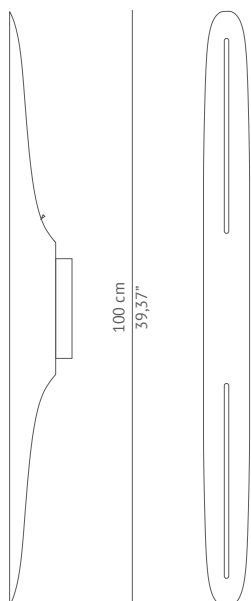

SHAKA | WALL LIGHT

Believed to be seven points in the human body in which energy flows through, SHAKA derives from the Sanskrit word meaning "wheel". Inspired by this fascinating yogi belief, SHAKA Wall Light came to life by the hands of our team of designers and craftsmen. Composed by hammered aged brass, it is the piece that will create the perfect golden light balance in your modern home decor.

11 cm
4,3"

8 cm
3,15"

DIMENSIONS

WIDTH	8 cm 3,15"
DEPTH	11 cm 4,3"
HEIGHT	100 cm 39,37"

MATERIALS

Hammered aged brass

TECHNICAL SPECIFICATIONS

BULB HOLDERS	2 X GU10
VOLTAGE	220 V - 240 V
WATTAGE	35 watts per bulb
WEIGHT	1,5kg 3,3 lb

CE certificate

PACKAGING

DIMENSIONS	W 15 cm 33,46" D 15 cm 33,46" H 107 cm 42,12"
VOLUME	0,02m ³ 0,7 ft ³
WEIGHT	1,5kg 3,3 lb

LEAD TIME

Production time is between 6 to 8 weeks for BRABBU collections.
Delivery time is not included.