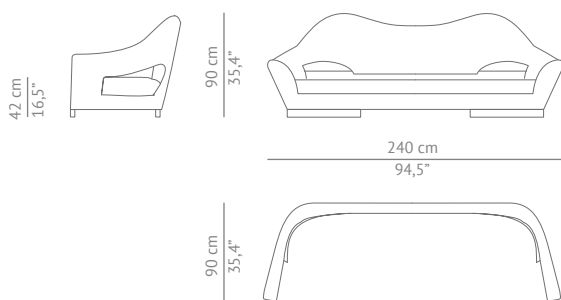

DIMENSIONS

WIDTH	240 cm 94,5"
DEPTH	90 cm 35,4"
HEIGHT	90 cm 35,4"
SEAT HEIGHT	42 cm 16,5"
SEAT DEPTH	55 cm 21,65"
ARMREST HEIGHT	61 cm 24,01"

MATERIALS

FABRIC	Cotton velvet
FABRIC REFERENCE	BB MOSS I - Colour 51
FABRIC NEEDED	14,5 mts 570,86" (Standard width 1,40mts 55")
LEGS	Matte wengue

FABRIC / LEATHER REQUEST

COM	14,5 mts 570,86" (Standard width 1,40mts 55")
COL	223,3 sq ft

PACKAGING

DIMENSIONS	W 247 cm 97,24" D 97 cm 38,10" H 97 cm 38,10"
VOLUME	2,31 m ³ 81,60 ft ³
WEIGHT	132kg 291 lbs

LEAD TIME

Production time is between 6 to 8 weeks for BRABBU collections.
Delivery time is not included.

All of our furniture can be made to measure and it is available in different finishes.
Please note that the colours and materials shown are for reference only and small variations may occur.