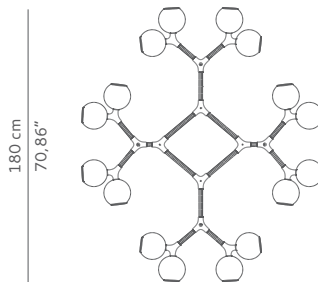

AN INTENSE WAY OF LIVING

WWW.BRABBU.COM | INFO@BRABBU.COM