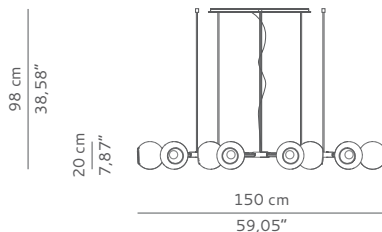

DIMENSIONS

WIDTH 150 cm | 59,05"
DEPTH 180 cm | 70,86"
HEIGHT 20 cm | 7,87"

MATERIALS

Structure: Structure in matte black lacquered brass and matte brass.

TECHNICAL SPECIFICATIONS

BULB HOLDERS 16 x E14 (EU/UK), E12(USA) bulb
VOLTAGE 220 V - 240 V
WATTAGE 40 watts per bulb
WEIGHT 70 kg | 154,32 lb

CE certificate

PACKAGING

DIMENSIONS W 157 cm | 61,81" D 187 cm | 73,62" H 27 cm | 10,63
VOLUME 0,79m³ | 27,9 ft³
WEIGHT 80 kg | 36,29 lb

LEAD TIME

Production time is between 6 to 8 weeks for BRABBU collections.
Delivery time is not included.