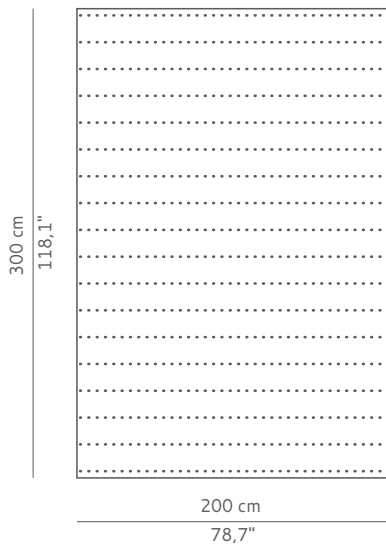

DIMENSIONS

WIDTH 200 cm | 78,7"
HEIGHT 300 cm | 118,1"

MATERIALS

Hand-knotted dyed wool.

PACKAGING

DIMENSIONS W Ø25 cm | 9,8" H 300 cm | 118,7"
VOLUME 0,14 m³ | 4,94 ft³
WEIGHT 30 kg | 66,13 lb

LEAD TIME

Production time is between 6 to 8 weeks for BRABBU collections.