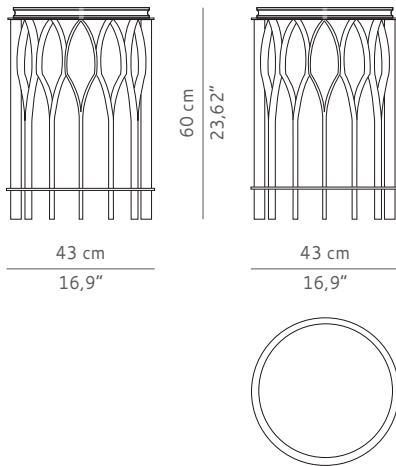

### MECCA | SIDE TABLE

Mosques are majestic architectural works, places for pilgrimage and spiritual cult. Inspired by this, is MECCA side table, whose brass columns resemble the architectural heritage from the mosques, believing in this way that all piece sparkles from inside to outside. On the base stands a green marble top, keeping all the structure balanced and united. MECCA side table will enhance your interior decoration, livening up your own home rituals of living, resting and receiving your guests.

#### DIMENSIONS

WIDTH 43 cm | 16,9"  
DEPTH 43 cm | 16,9"  
HEIGHT 60 cm | 23,62"

#### PACKAGING

DIMENSIONS W 50 cm | 19,69" D 50 cm | 19,69" H 67 cm | 26,38"  
VOLUME 0,17 m<sup>3</sup> | 6 ft<sup>3</sup>  
WEIGHT 31 kg | 68,34 lb