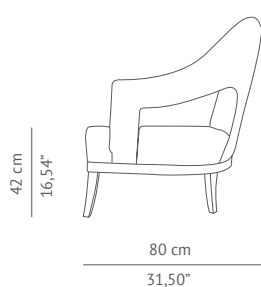

BRABBU

DESIGN FORCES

CASEGOODS UPHOLSTERY LIGHTING RUGS ART ACCESSORIES

N°20 | ARMCHAIR

Each of BRABBU's living room furniture pieces arises from a fight between inspiration and hard work. Symbol of knowledge and rebirth, N°20 armchair was raised through a long journey of a total set of 24 prototypes intended to reinterpret the forces of nature in a living room furniture piece. N°20 distinguishes itself for its attitude represented in its fabric, a beautiful and standing out blue twill and a structure that embraces us with strength and determination, like Mother Nature. N°20 armchair it's a modern living room furniture piece that will bring elegance to any decoration

DIMENSIONS

WIDTH	74 cm 29,13"
DEPTH	80 cm 31,50"
HEIGHT	91 cm 35,83"
SEAT HEIGHT	42 cm 16,54"
SEAT DEPTH	56 cm 22,05"
ARMREST HEIGHT	66 cm 25,98"

MATERIALS

FABRIC	Twill
FABRIC REFERENCE	BB DARIEN II - Colour 28
FABRIC NEEDED	4 mts 158" (Standard width 1,40mts 55")
LEGS	Fully upholstery
NAILS	Golden polished

FABRIC / LEATHER REQUEST

COM	4 mts 158" (Standard width 1,40mts 55")
COL	64 sq ft

PACKAGING

DIMENSIONS	W 80 cm 31,49" D 87 cm 34,25" H 97 cm 38,19"
VOLUME	0,67m ³ 23,66 ft ³
WEIGHT	40kg 88,19 lbs

LEAD TIME