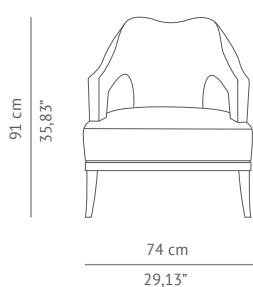

BRABBU

DESIGN FORCES

CASEGOODS UPHOLSTERY LIGHTING RUGS ART ACCESSORIES

N°20 | ARMCHAIR

Each of BRABBU's living room furniture pieces arises from a fight between inspiration and hard work. Symbol of knowledge and rebirth, N°20 armchair was raised through a long journey of a total set of 24 prototypes intended to reinterpret the forces of nature in a living room furniture piece. N°20 distinguishes itself for its attitude represented in its fabric, a beautiful and standing out blue twill and a structure that embraces us with strength and determination, like Mother Nature. N°20 armchair it's a modern living room furniture piece that will bring elegance to any decoration

DIMENSIONS

WIDTH	74 cm 29,13"
DEPTH	80 cm 31,50"
HEIGHT	91 cm 35,83"
SEAT HEIGHT	42 cm 16,54"
SEAT DEPTH	56 cm 22,05"
ARMREST HEIGHT	66 cm 25,98"

MATERIALS

FABRIC	Twill
FABRIC REFERENCE	BB DARIEN II - Colour 28
FABRIC NEEDED	4 mts 158" (Standard width 1,40mts 55")
LEGS	Fully upholstery
NAILS	Golden polished

FABRIC / LEATHER REQUEST

COM	4 mts 158" (Standard width 1,40mts 55")
COL	64 sq ft

PACKAGING

DIMENSIONS	W 80 cm 31,49" D 87 cm 34,25" H 97 cm 38,19"
VOLUME	0,67m ³ 23,66 ft ³
WEIGHT	40kg 88,19 lbs

LEAD TIME