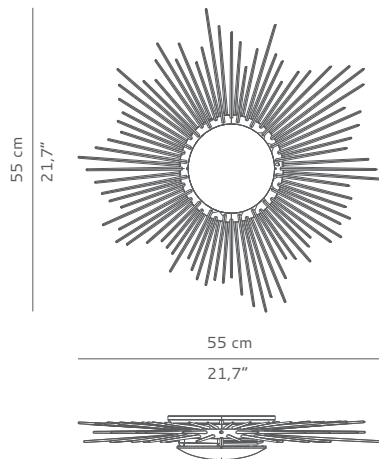

DIMENSIONS

WIDTH 55 cm | 21,7"
DEPTH 8 cm | 3,1"
HEIGHT 55 cm | 21,7"

MATERIALS

Structure: Hammered brass.

TECHNICAL SPECIFICATIONS

BULB HOLDERS 3 x G9
VOLTAGE 220 V - 240 V
WATTAGE 40 watts
WEIGHT 12 kg | 26,46 lb

CE certificate

PACKAGING

DIMENSIONS W 62 cm | 24,41" D 15 cm | 5,91" H 62 cm | 24,41"
VOLUME 0,05 m³ | 1,77 ft³
WEIGHT 15 kg | 33,07 lb

LEAD TIME

Production time is between 6 to 8 weeks for BRABBU collections.
Delivery time is not included.