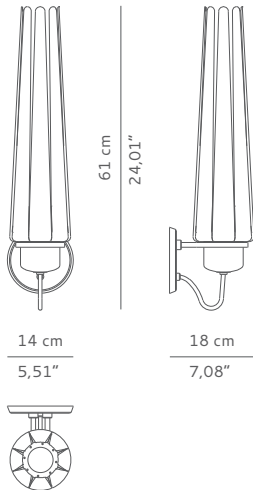

DIMENSIONS

WIDTH 14 cm | 5,51"
DEPTH 18 cm | 7,08"
HEIGHT 61 cm | 24,01"

MATERIALS

Structure: Matte brass.

TECHNICAL SPECIFICATIONS

BULB HOLDERS 1 x E14 (EU/UK), E12(USA) bulb
VOLTAGE 220 V - 240 V
WATTAGE 40 watts
WEIGHT 2 kg | 4,41 lb

CE certificate

PACKAGING

DIMENSIONS W 21 cm | 8,27" D 25 cm | 9,84" H 68 cm | 26,77"
VOLUME 0,04 m³ | 1,41 ft³
WEIGHT 3 kg | 6,61 lb

LEAD TIME

Production time is between 6 to 8 weeks for BRABBU collections.
Delivery time is not included.