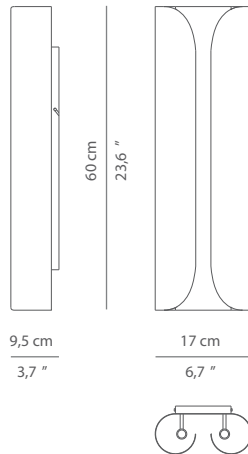

DIMENSIONS

WIDTH 17 cm | 6,7"
DEPTH 9,5 cm | 3,7"
HEIGHT 60 cm | 23,6"

MATERIALS

Structure: Hammered brushed aged brass.

TECHNICAL SPECIFICATIONS

BULB HOLDERS 4 x G9
VOLTAGE 220 V - 240 V
WATTAGE 40 watts
WEIGHT 1 kg | 2,2 lb

Certificate

PACKAGING

DIMENSIONS W 24 cm | 9,45 " D 25 cm | 9,84 " H 67 cm | 26,38 "
VOLUME 0,04 m³ | 1,41 ft³
WEIGHT 2 kg | 4,41 lb

LEAD TIME

Production time is between 6 to 8 weeks for BRABBU collections.
Delivery time is not included.