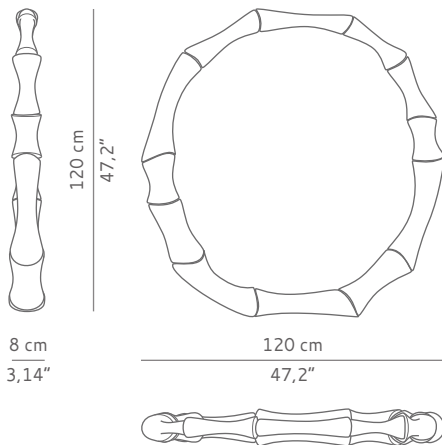

BRABBU
DESIGN FORCES

CASEGOODS UPHOLSTERY LIGHTING RUGS ART ACCESSORIES

HAIKU | MIRROR

On HAIKU you will see reflected the best of you, as bamboo is considered in traditional Chinese culture to represent many qualities such as uprightness and tenacity. Although bamboo is not physically strong, it grows quickly in forests such as Haiku Forest of Maui, Hawaii, being an important source for food and building materials for many centuries. This copper ring of bamboo is the perfect complement to put above a sideboard and bring with it integrity, elegance and simplicity.

DIMENSIONS

WIDTH 120 cm | 47,2"
DEPTH 8 cm | 3,14"
HEIGHT 120 cm | 47,2"

MATERIALS

Structure: Copper leaf

PACKAGING

DIMENSIONS W 127 cm | 50" D 87 cm | 34,25" H 127 cm | 50"
VOLUME 1,40 m³ | 49,44 ft³
WEIGHT 40 kg | 44,09 lb

LEAD TIME

Production time is between 6 to 8 weeks for BRABBU collections.
Delivery time is not included.

All of our furniture can be made to measure and it is available in different finishes.

Please note that the colours and materials shown are for reference only and small variations may occur.