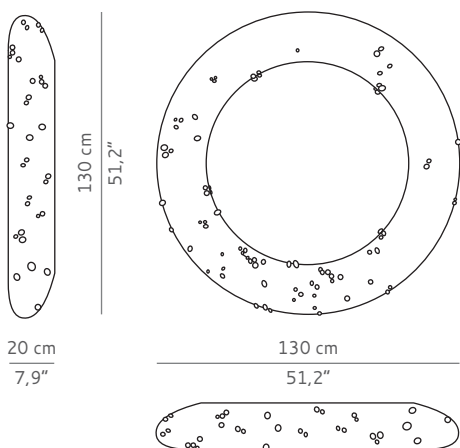

BELIZE | MIRROR

One of the world's most beautiful coral reefs is located in Belize. Filled with life in different colors and shapes, it rejoices in harmony with the surrounding ambience. It's in this harmony and in the different forms of life that BELIZE Round Mirror was inspired. In a contemporary or modern home decor, the exposed small brass details on the burgundy round mirror stand not just as a symbol of the variety of life forms, but also as a symbol of elegance, as the texture and color blend perfectly to give a natural finishing touch. BELIZE is the round mirror for a contemporary or modern home decor that attends to reflect nature in one of its most elegant ways.

DIMENSIONS

WIDTH	130 cm 51,2"
DEPTH	20 cm 7,9"
HEIGHT	130 cm 51,2"

MATERIALS

Silver leaf with shades of translucent red and black with gloss varnish. Polished brass details. Flat mirror.

PACKAGING

DIMENSIONS	W 137 cm 53,9" D 27 cm 10,65" H 137 cm 53,9"
VOLUME	0,50 m ³ 17,65 ft ³
WEIGHT	73 kg 160,95 lb

LEAD TIME

Production time is between 6 to 8 weeks for BRABBU collections.
Delivery time is not included.

All of our furniture can be made to measure and it is available in different finishes.

Please note that the colours and materials shown are for reference only and small variations may occur.