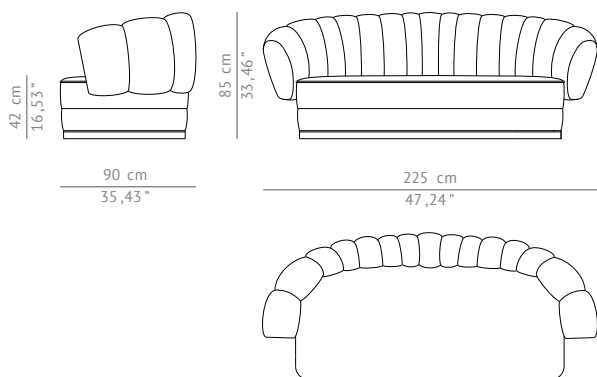

POWEL | SOFA

Nori seaweed is characteristic from Egypt, beautiful as only marine nature can be and honored in this exquisite velvet single sofa to fit the most demanding taste.

DIMENSIONS

WIDTH	225 cm 88,58"
DEPTH	90 cm 35,43"
HEIGHT	85 cm 33,46"
SEAT HEIGHT	42 cm 16,53"
SEAT DEPTH	78 cm 30,70"

MATERIALS

FABRIC	Cotton velvet
FABRIC REFERENCE	BB MOSS I - Colour 51
FABRIC NEEDED	12 mts 472,44" (Standard width 1,40mts 55")
BASE	Glossy black lacquer with aged brass details

FABRIC / LEATHER REQUEST

COM	12 mts 472,44" (Standard width 1,40mts 55")
COL	184,8 sq ft

PACKAGING

DIMENSIONS	W 232 cm 91,33" D 97 cm 38,18" H 92 cm 36,22"
VOLUME	1,13 m ³ 39,90 ft ³
WEIGHT	90kg 198 lbs

LEAD TIME

Production time is between 6 to 8 weeks for BRABBU collections.
Delivery time is not included.