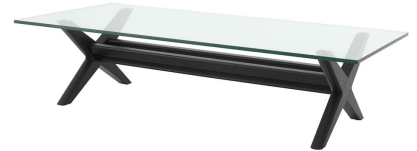

EICHHOLTZ

EST. 1992

SPECIFICATION SHEET

Item no.	114499
Item description	Coffee Table Maynor classic black Classic black clear glass
Suitable for	Indoor use/dry locations only
Net weight (kg)	54
Net weight (lbs)	119.02

DIMENSIONS

Dimensions (cm)	L. 160 W. 80 H. 40.5 cm
Dimensions (inch)	L. 62.99" W. 31.50" H. 15.94"
Glass thickness (mm)	15
Glass thickness (inch)	0.59

MATERIALS

114948	Coffee Table Maynor classic black - Stand Mindi wood
114950	Coffee Table Maynor - 160 x 80 cm 15mm clear glass Glass
Glass type	Tempered glass

SPECIFICATIONS

Assembly required?	This product requires assembly
Extra information	Distance between legs: 120 cm 47.24"

LOGISTIC INFORMATION

114948	Coffee Table Maynor classic black - Stand 1 pc(s)
Carton length (m)	1.3
Carton width (m)	0.46
Carton height (m)	0.16
Carton cubage (m)	0.09568
Gross weight (kg)	10
HS code EU	94036010
Carton length (inch)	51.18
Carton width (inch)	18.11
Carton height (inch)	6.3
Carton cubage (ft)	3.37891
Gross weight (lbs)	22.04
HS code USA	9403608081
Country of origin	Indonesia
114950	Coffee Table Maynor - 160 x 80 cm 15mm clear glass 1 pc(s)
Carton length (m)	1.65
Carton width (m)	0.855
Carton height (m)	0.065