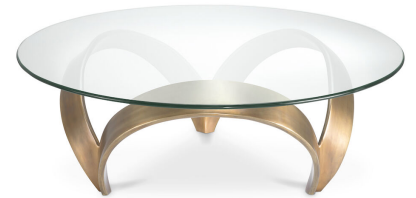

EICHHOLTZ

EST. 1992

SPECIFICATION SHEET

Item no.	118638
Item description	Coffee Table Soquel vintage brass finish Vintage brass finish clear glass top
Suitable for	Indoor use/dry locations only
Net weight (kg)	44.1
Net weight (lbs)	97.2

DIMENSIONS

Dimensions (cm)	Ø 110 H. 36.5 cm
Dimensions (inch)	Ø 43.31" H. 14.37"
Glass thickness (mm)	12
Glass thickness (inch)	0.47

MATERIALS

118027	Coffee Table Soquel vintage brass finish - Stand Aluminium
118636	Coffee Table Soquel - ø 110 cm 12mm clear glass Glass
Glass type	Tempered glass

SPECIFICATIONS

Assembly required?	No assembly required
Maximum weight load (kg)	50
Maximum weight load (lbs)	110.23

LOGISTIC INFORMATION

118027	Coffee Table Soquel vintage brass finish - Stand 1 pc(s)
Carton length (m)	0.94
Carton width (m)	0.94
Carton height (m)	0.43
Carton cubage (m)	0.3799
Gross weight (kg)	18.4
HS code EU	94032080
Carton length (inch)	37.01
Carton width (inch)	37.01
Carton height (inch)	16.93
Carton cubage (ft)	13.42
Gross weight (lbs)	40.55
Country of origin	India
118636	Coffee Table Soquel - ø 110 cm 12mm clear glass 1 pc(s)
Carton length (m)	1.16
Carton width (m)	1.16
Carton height (m)	0.05